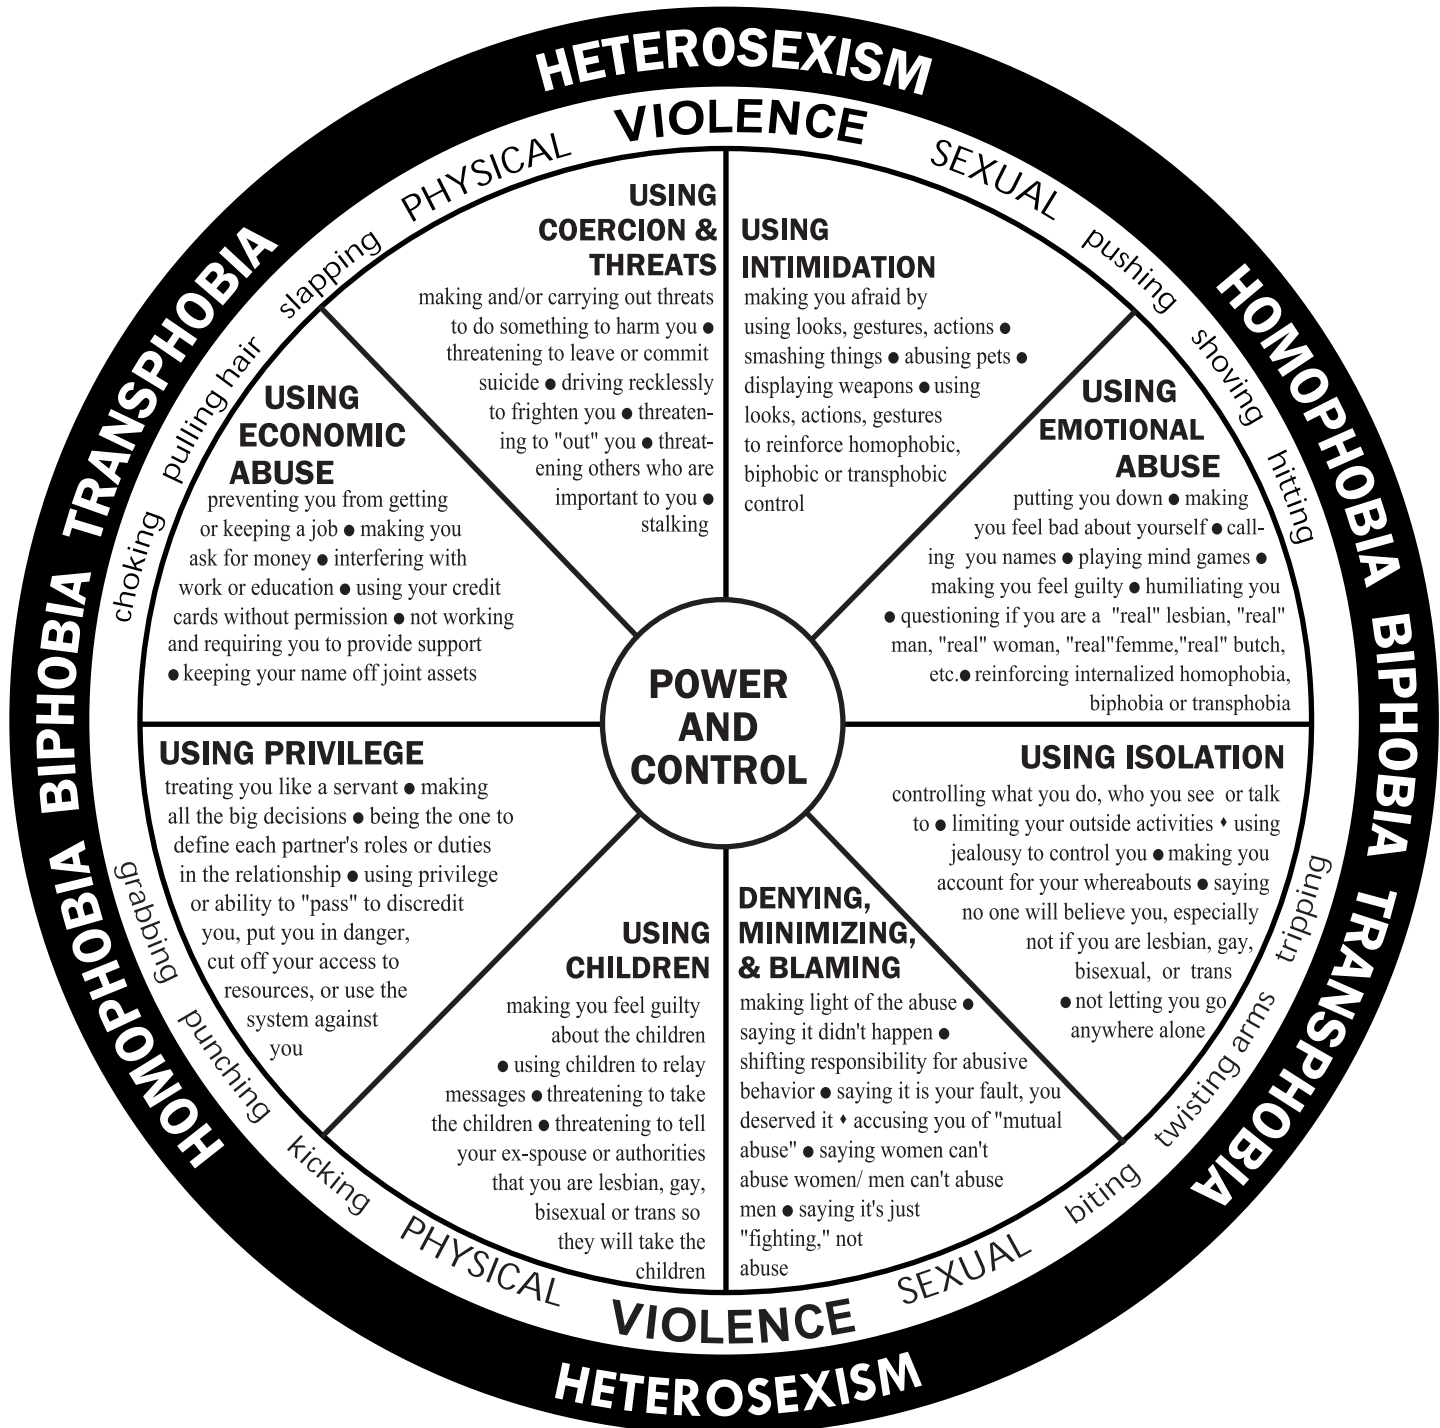

Power and Control Wheel for Lesbian, Gay, Bisexual and Trans Relationships

Developed by Roe & Jagodinsky

Adapted from the Power & Control and Equity Wheels developed by the Domestic Abuse Intervention Project • 206 West Fourth Street • Duluth, Minnesota 55806 • 218/722-4134