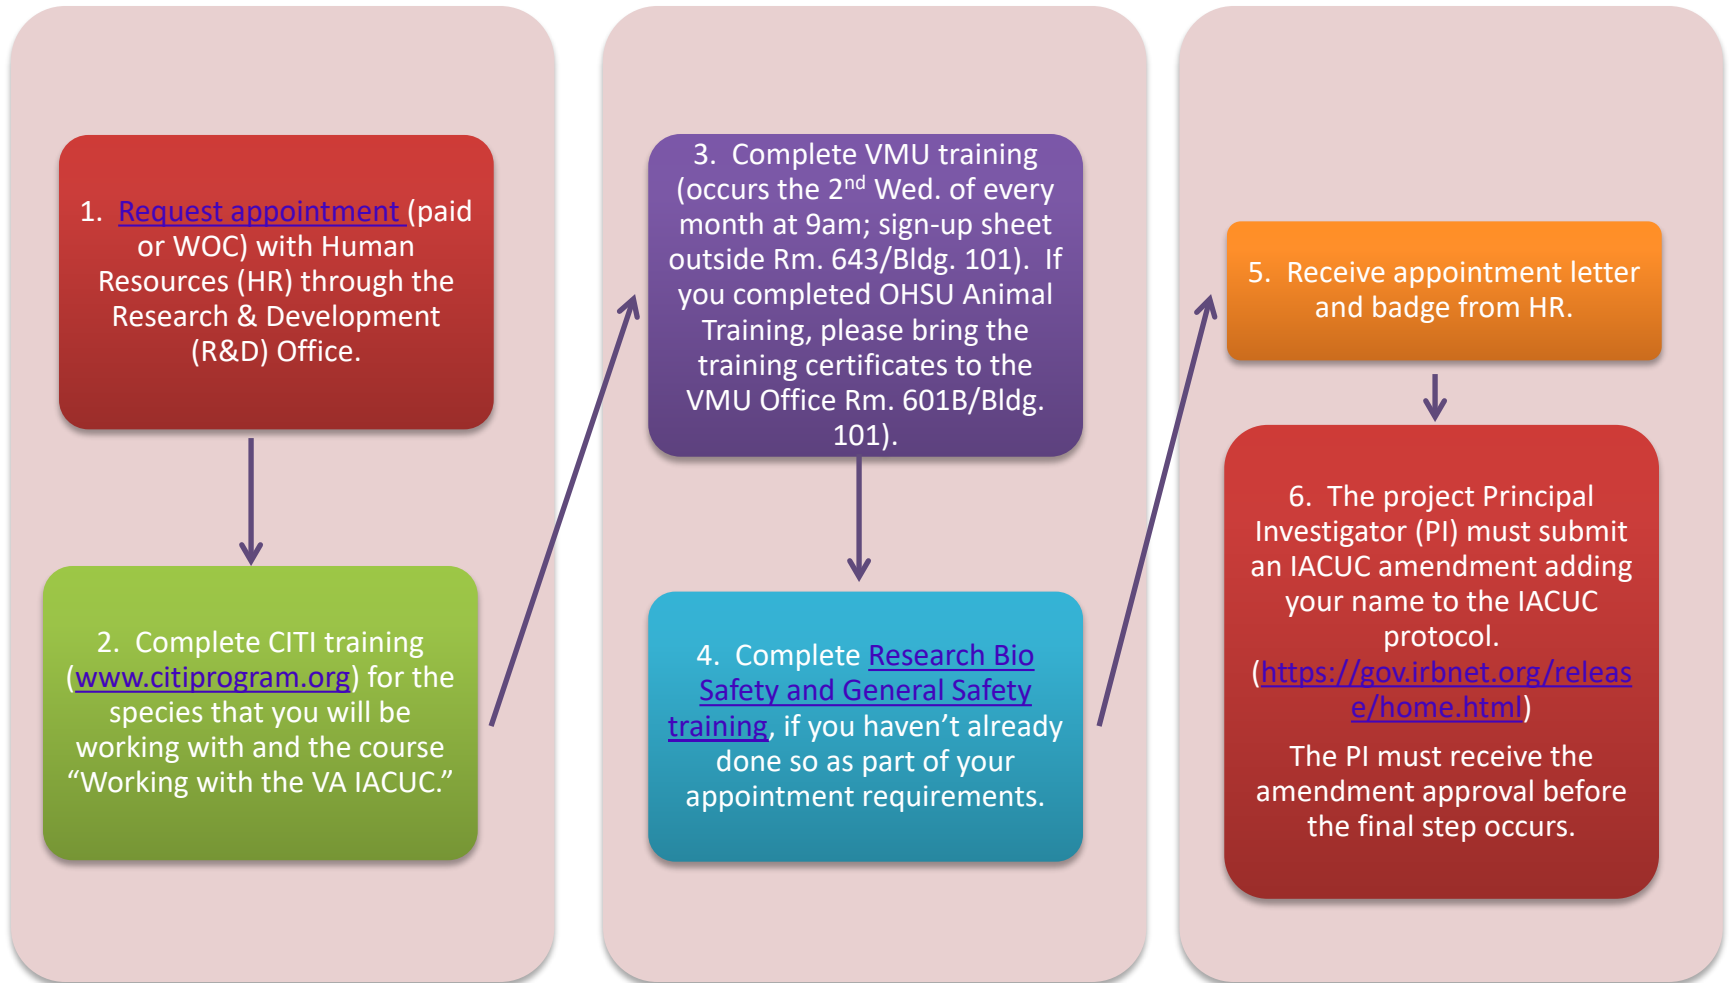

VMU Access Flow Chart

Final Step: Principal Investigator or lab manager should request VMU access through the LEAF system. PIV card will need to be logged into the VA network.