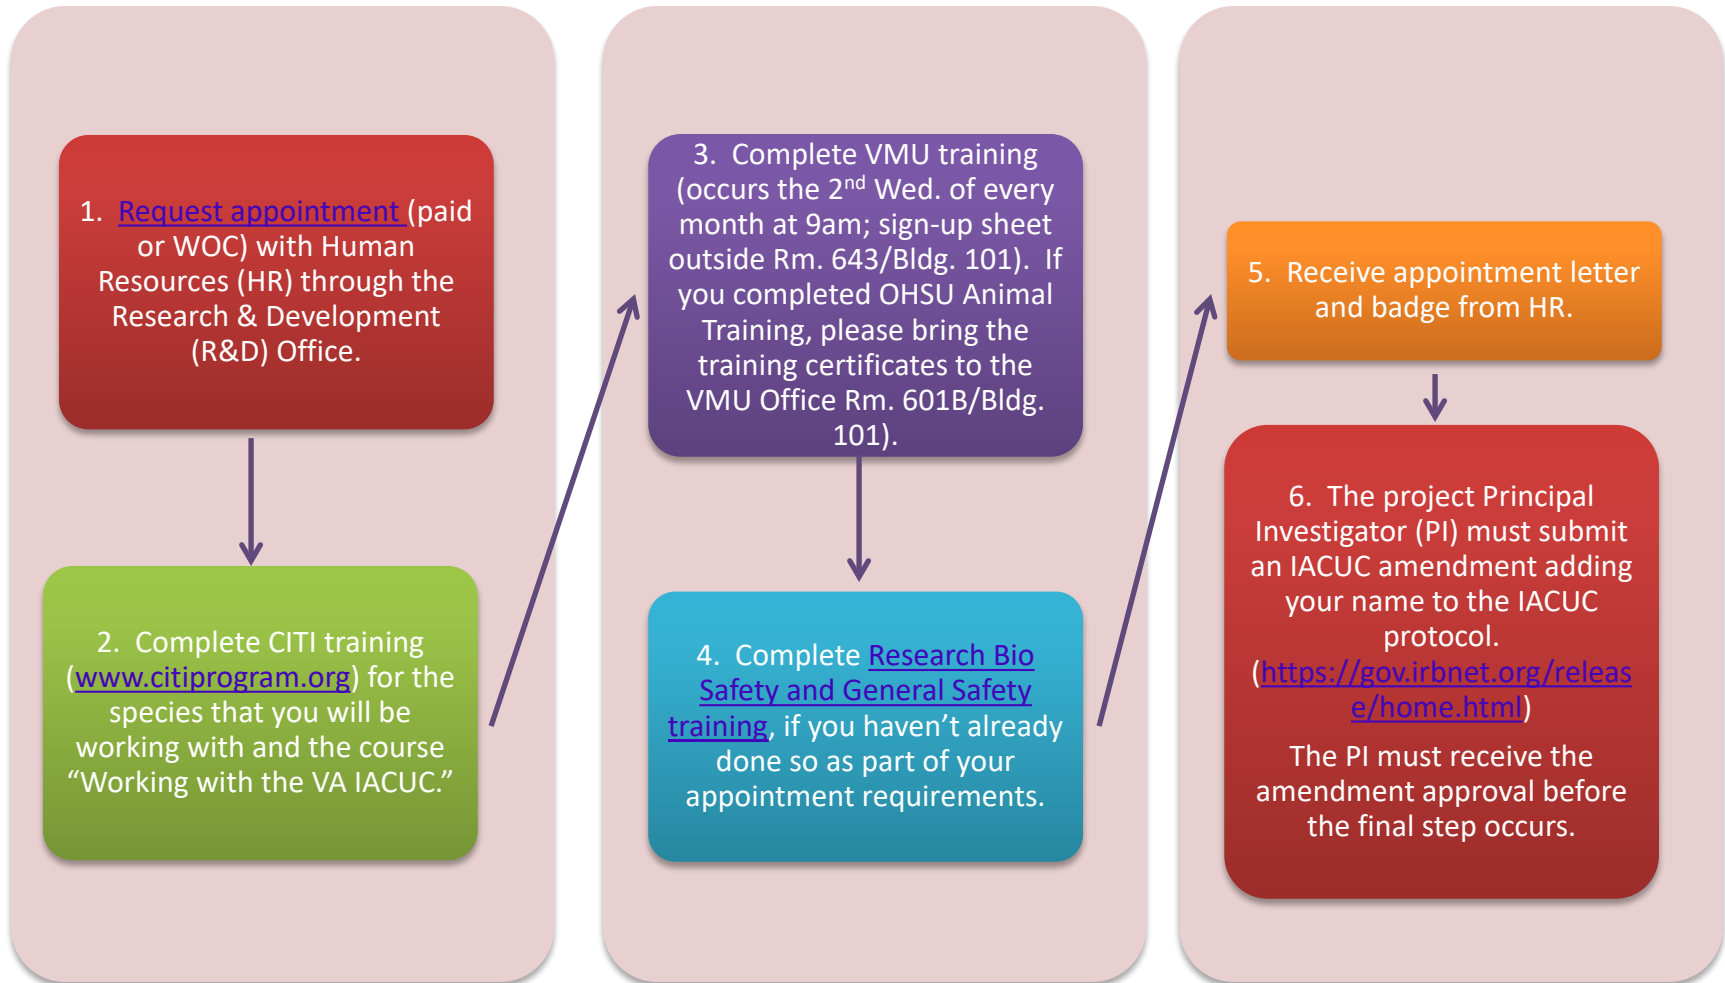

VMU Access Flow Chart

Final Step: Principal Investigator or lab manager should request VMU access through the LEAF system. PIV card will need to be logged into the VA network.