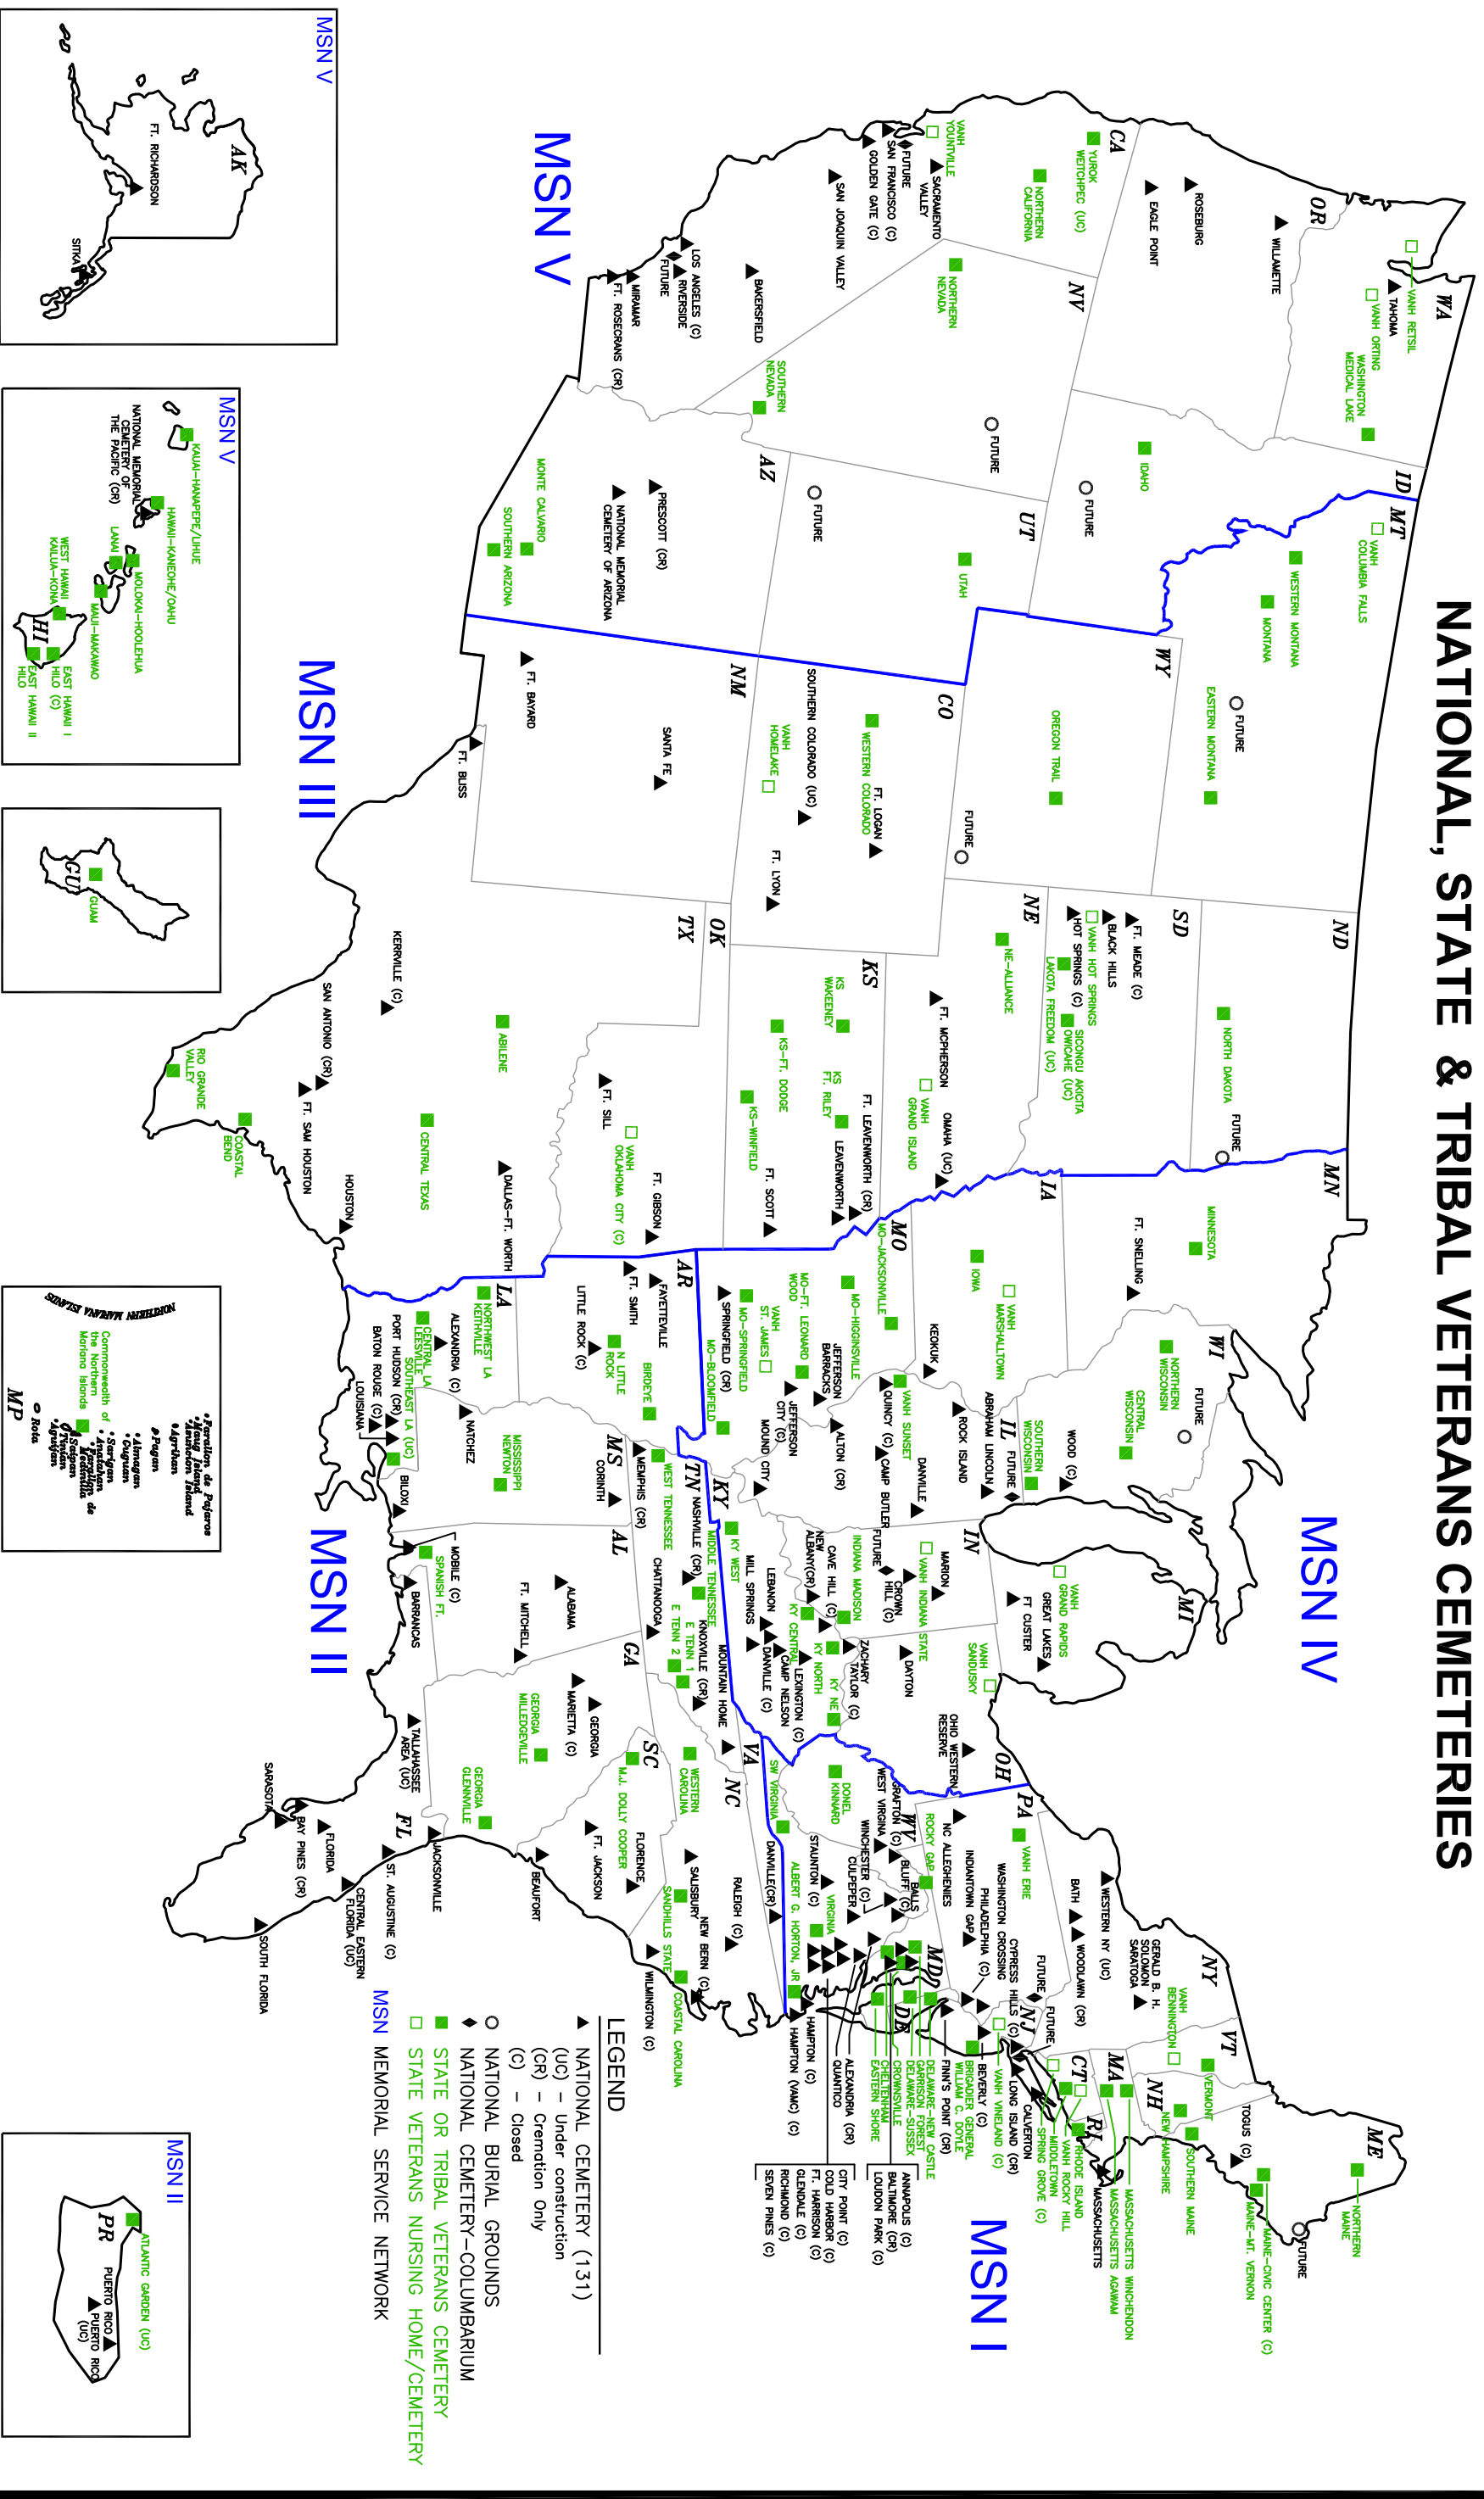

NATIONAL, STATE & TRIBAL VETERANS CEMETERIES

LEGEND

- ▲ NATIONAL CEMETERY (131)
- (UC) - Under construction
- (CR) - Cremation Only
- (C) - Closed
- NATIONAL BURIAL GROUNDS
- ◆ NATIONAL CEMETERY-COLUMBARIUM
- STATE OR TRIBAL VETERANS CEMETERY
- STATE VETERANS NURSING HOME/CEMETERY
- MSN MEMORIAL SERVICE NETWORK