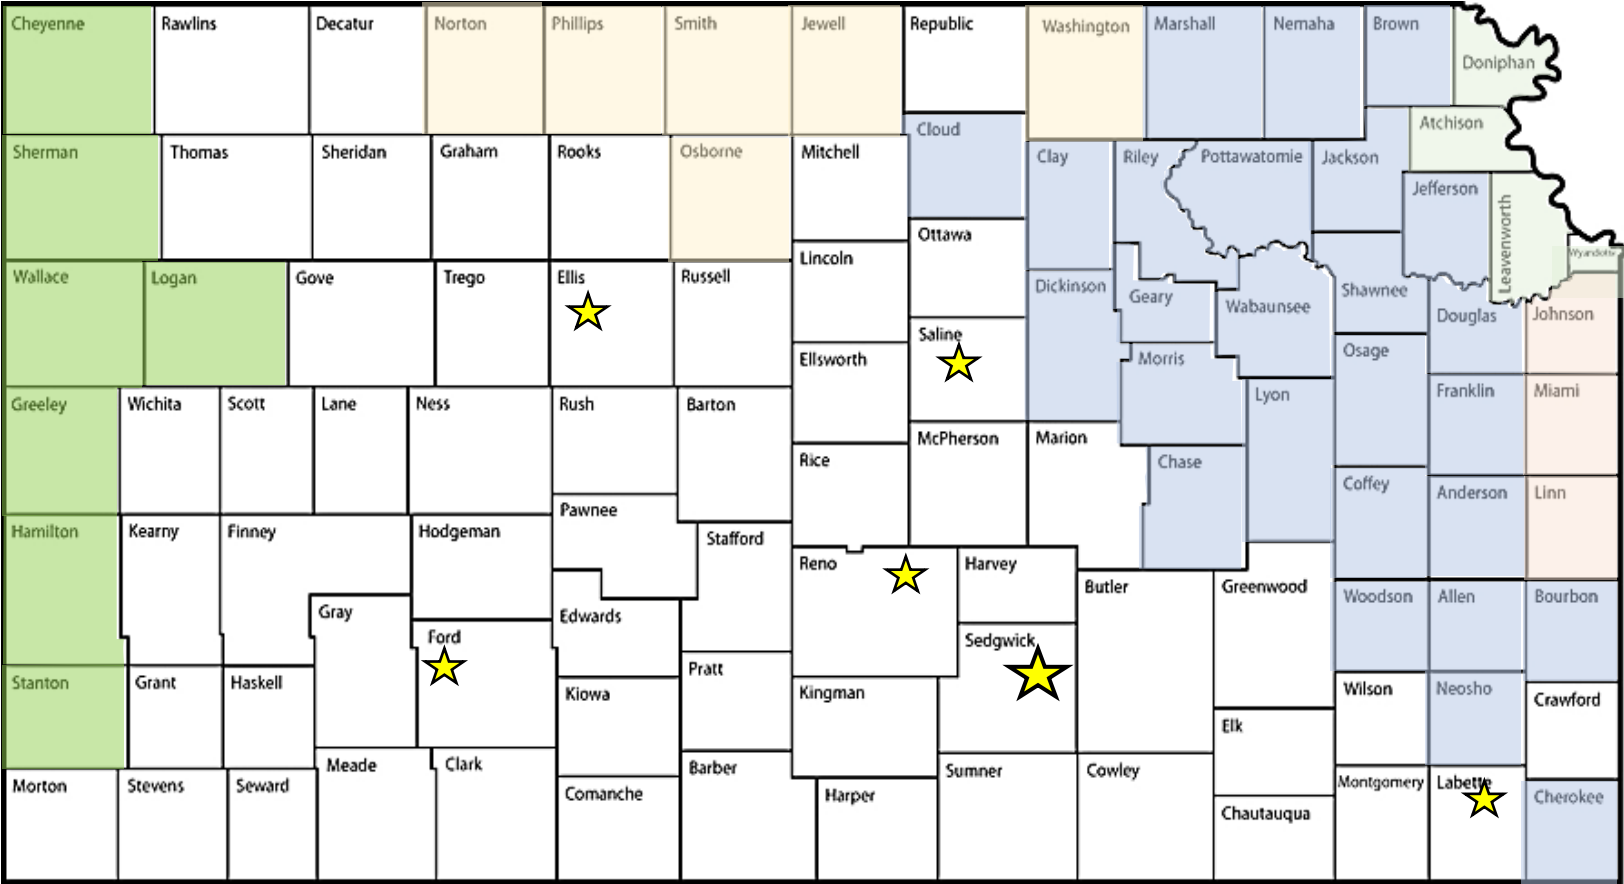

Catchment Areas for Kansas Counties

★ Current Dole VA Locations

VISN 23	VISN 19	Dole VAMC	Topeka	Leavenworth	Kansas City
---------	---------	-----------	--------	-------------	-------------