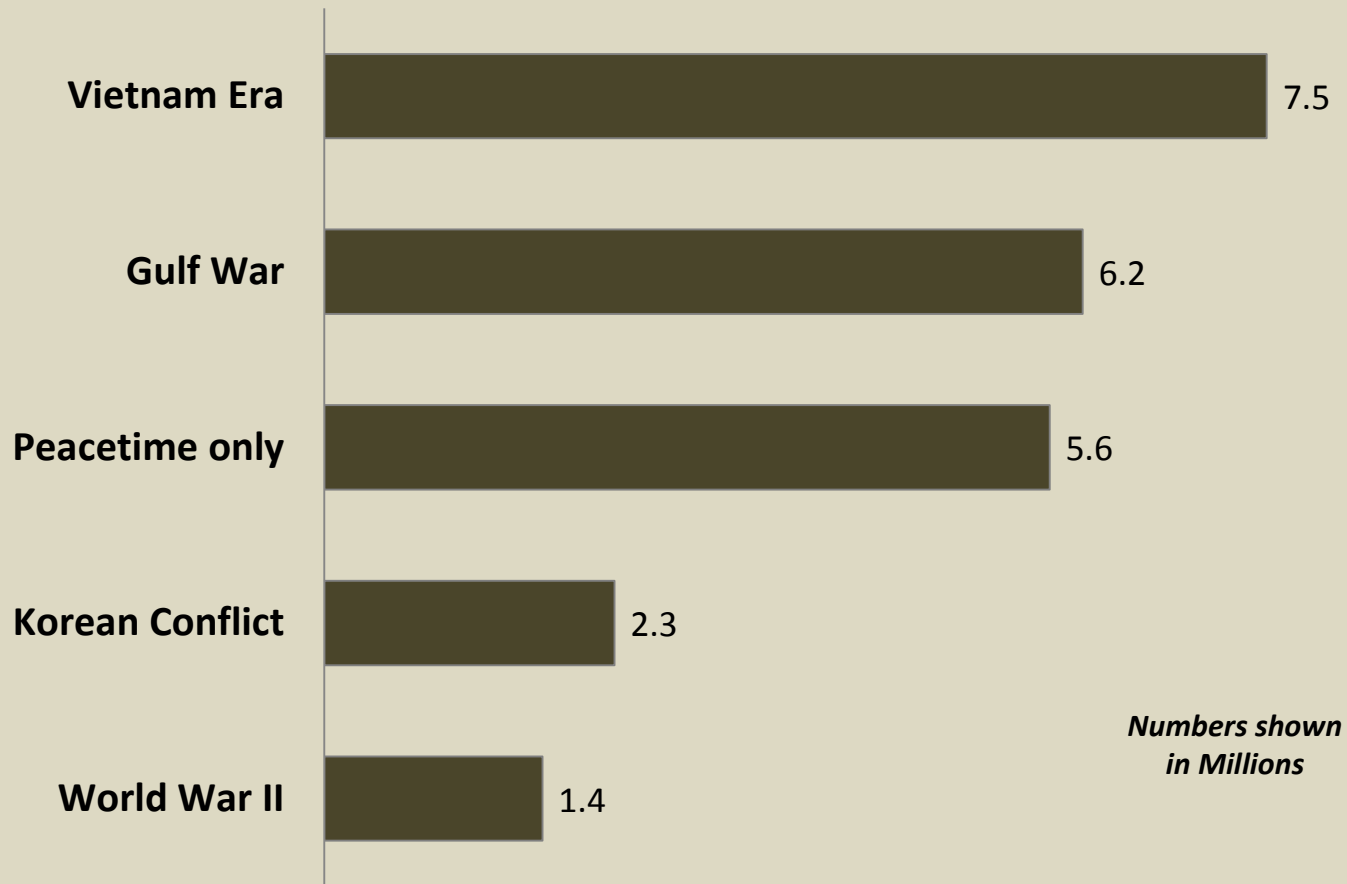

Department of Veterans Affairs: Veteran Period of Service Statistics at a Glance

(as of 9/30/2012)

NOTE: Categories are not mutually exclusive. Veterans may serve in multiple periods.