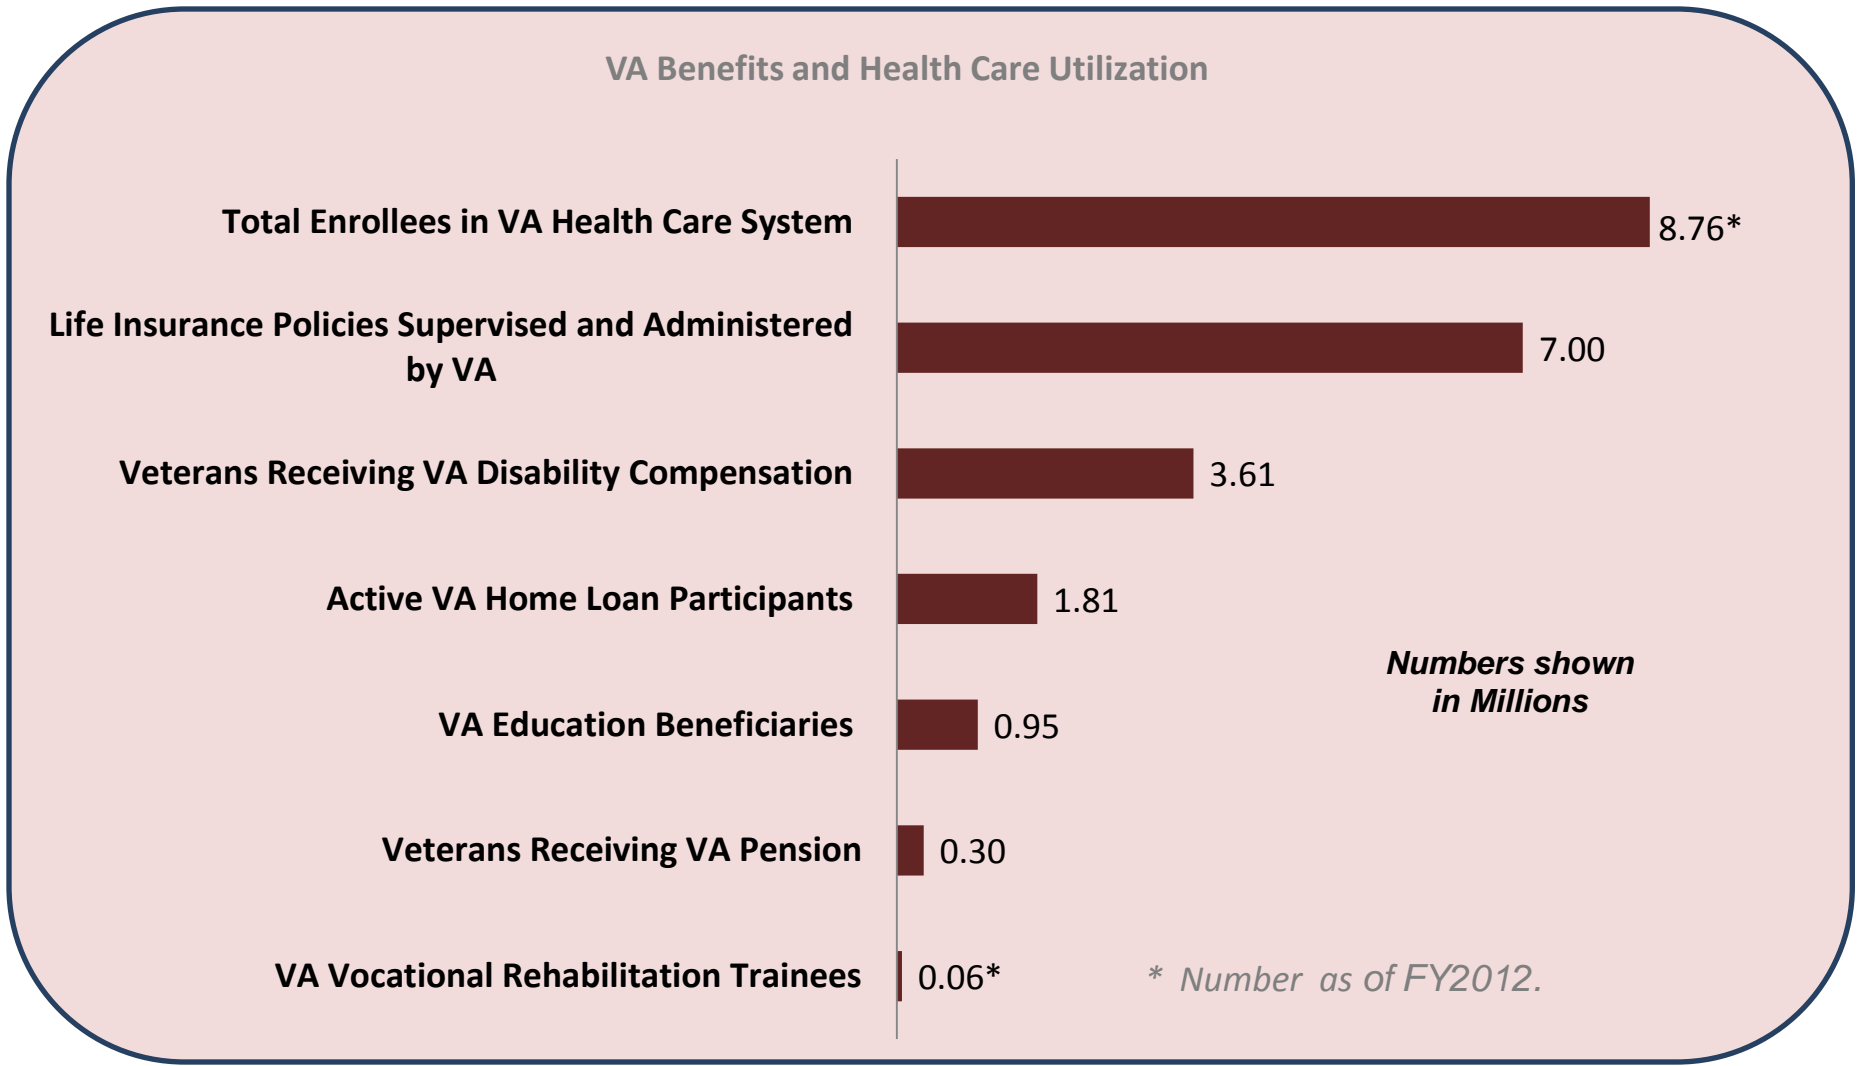

# Department of Veterans Affairs Statistics at a Glance

Prepared by the National Center for Veterans Analysis and Statistics

April 2013

# Department of Veterans Affairs: VA Facilities Statistics at a Glance

(as of 12/31/2012)

# Department of Veterans Affairs: VA Benefits and Health Care Utilization Statistics at a Glance

(as of 03/31/2013)