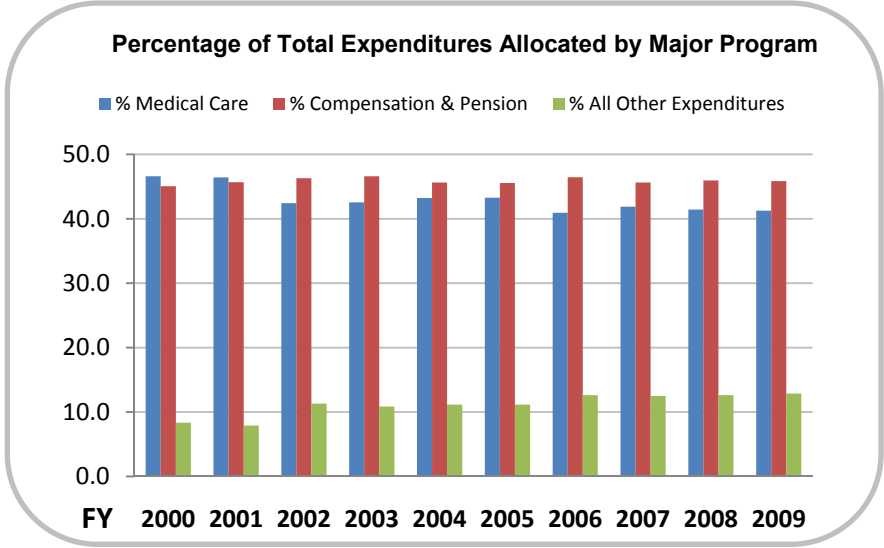

Trends in the Geographic Distribution of VA Expenditures (GDX): FY2000 to FY2009

For more information, see the [Full Report](#) here.

Source: Department of Veterans Affairs, Geographic Distribution of Expenditures reports, 2000 to 2009; Veteran Population Projection Model (VetPop), 2007